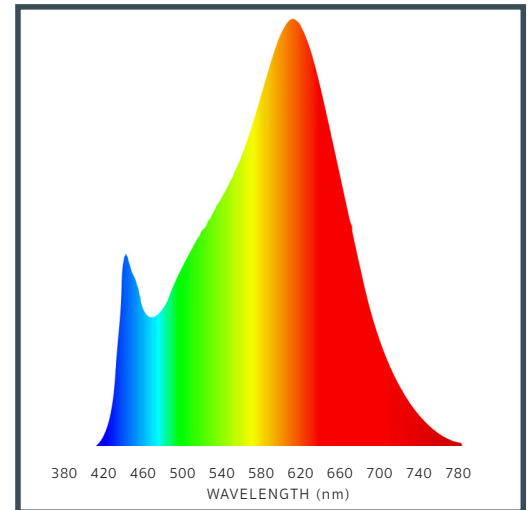

Available Models:

- EA-GU24-8.5W-2470-279F-D (2700K)

Dimming:

Dimmable with most incandescent and LED dimmers.

220V-280V
SERIES

SPECTRAL DISTRIBUTION

CRI VALUES R1-R15